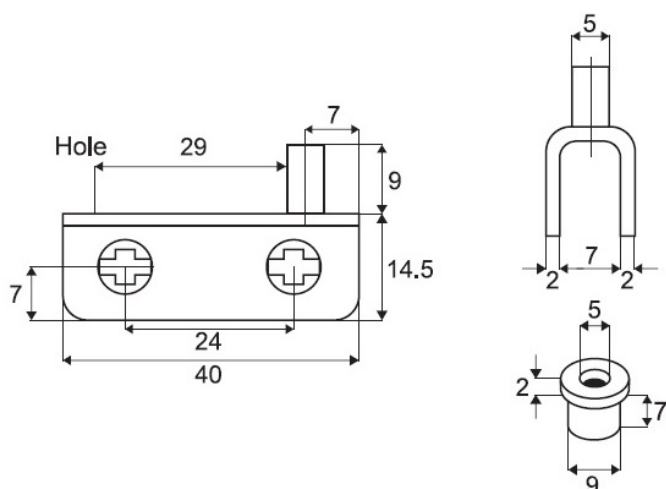

## Description:

Glass Pivot Hinge No. 11.561, 9mm, Black Anodized, L+R, 40x15mm F/4-5mm Glass, Metal Screw  
W/Plastic Tip,  $\varnothing 9 \times 7$ mm Bushing

## Item number:

15.06.095-0

Units	Box	Carton	HS Code	Barcode
Pair	50	300	8302100090	 5704866469388